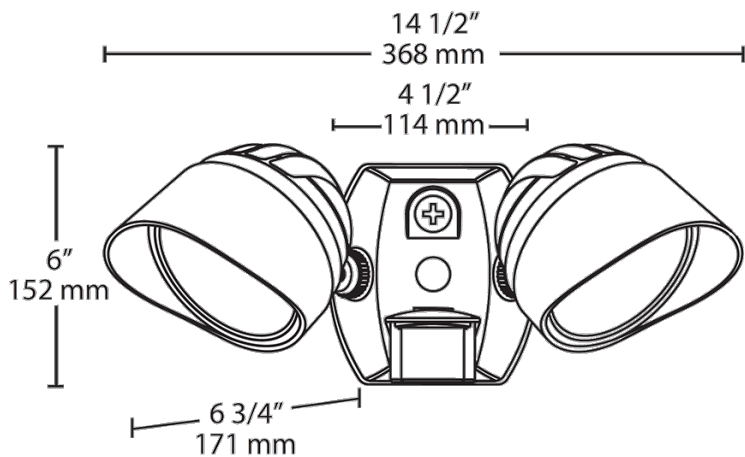

FTC Country of Origin:

This product was assembled in the USA by RAB using imported components.

Buy American Act Compliance:

This product complies with the Buy American Act.

BULLET2X12NW USA

Dimensions

Features